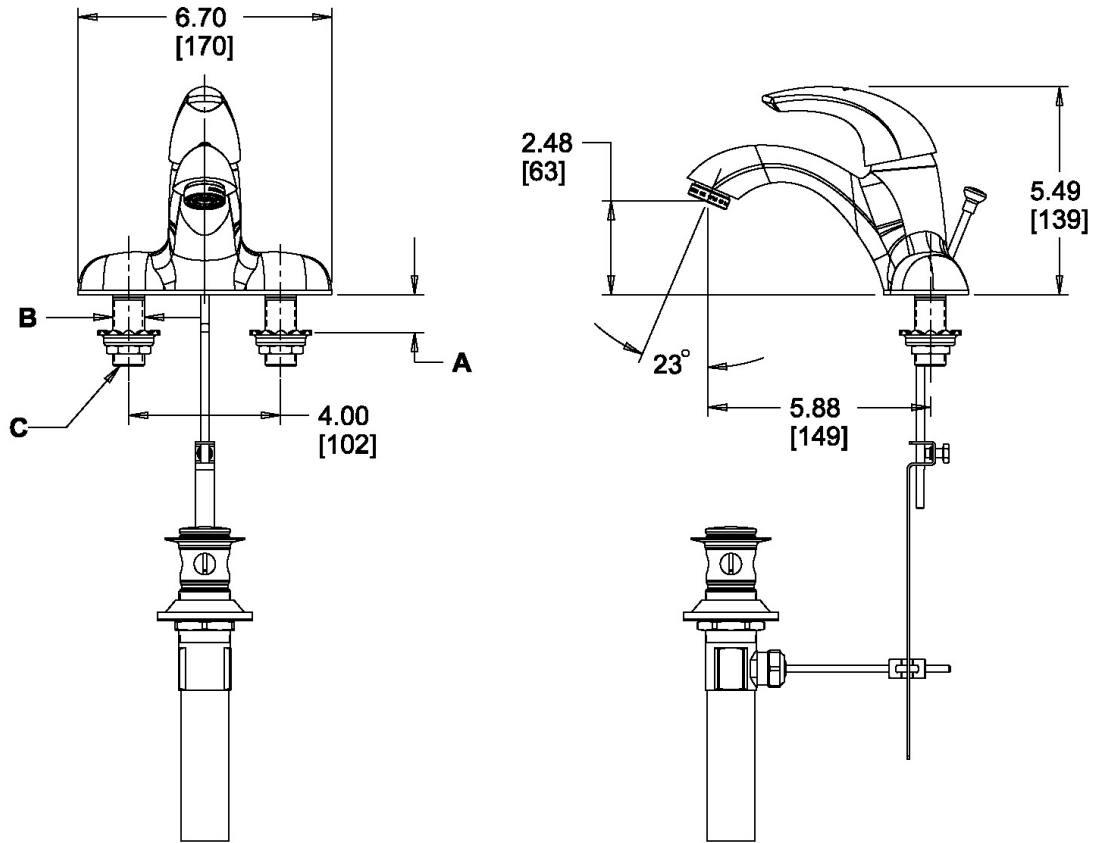

22C051

4" (102mm) Centerset Faucet

Ceramic Cartridge With Rotational Limit Stop

FEATURES:

- CAST BRASS centerset faucet
- Single control, 4" (102mm) centers
- Ceramic cartridge with rotational limit stop
- Vandal resistant 3.5" (89mm) ADA compliant lever handle with color index
- Designed for routine 180°F (82°C) disinfection cycles up to 30 mins

SPECIFICATION:

- 4" (102mm) Centerset faucet
- Ceramic cartridge with rotational limit stop
- 1 handle
- Vandal resistant handle, colour index
- Metal hold-down package
- Polished chrome-plated finish
- Vandal resistant non-aerating spray, 0.5 gpm (1.9Lpm)
- Cast brass body

Delta reserves the right (1) to make changes to specifications and materials, and (2) to change or discontinue models, both without notice or obligation. Dimensions are for reference. Measurement may vary plus or minus 6mm(0.25"). Mounting locations are suggested only. Check with local codes for requirements in your area.

- [Careguard® Outlets](#)

Dimension Units: INCH[MM]

A = Max deck/wall thickness: 1.75" (44mm)

B = Holes required/min 2 hole - 1" (25mm)

C = Inlets for 3/8" compression or 1/2" flexible risers OR 1/2-14 NPSM coupling nuts (Nuts not supplied)